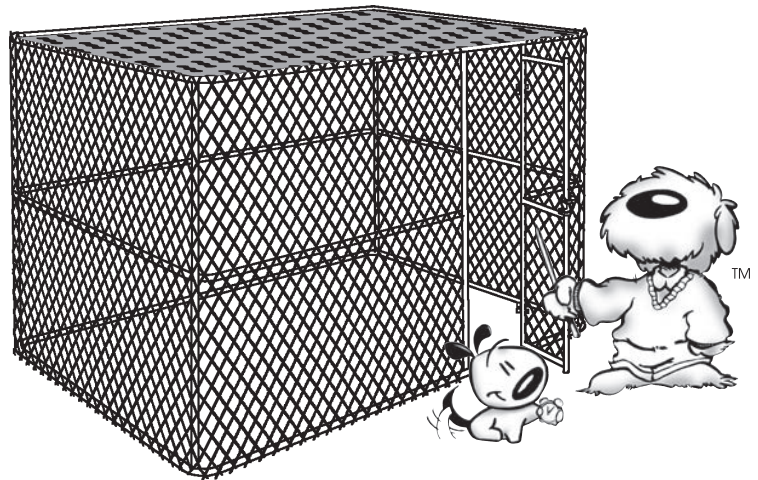

All Models Include Attractive Woven Polyethylene Sunscreen that Provides 80% Sunblock.

Model K9644 Provides Versatility of Positioning Door on Side or End.

End Door Installation Shown

Secure, Convenient, One-Hand Latch Operation Allows for Door to be Opened & Closed While Handling Pet.

Complete Kennel in Single Carton  
K9644  
UPS Shippable

- Unique Patented Design Provides **Quick & Easy** Set Up 30 Minutes / Pliers Only
- All Models **Include Sunscreen**
- Strong, Secure Rounded Corner Steel Frame Design Lighter in Weight Than Conventional Kennels
- Portable Easy to Reposition

### K9644

**Dimensions:** 6L x 4W x 4H'  
1.83L x 1.22W x 1.22H m  
**Door Opening:** 16W x 43.5H"  
40.64W x 110.49H cm  
**Mesh:** 2.25 x x 2.25" Chain-Link  
5.72 x 5.72 cm Chain-Link  
**Finish:** Galvanized Tube &  
Chain-Link Fabric  
**Material:** 1.25" / 3.18 cm Tube,  
12 Gauge Wire  
**Weight lbs.:** 76 lbs. / 34.47 kg  
**Packed:** 1 per carton  
**Includes:** 6 x 4' Sunscreen  
1.83 x 1.22 m Sunscreen  
**Can Be Shipped UPS**