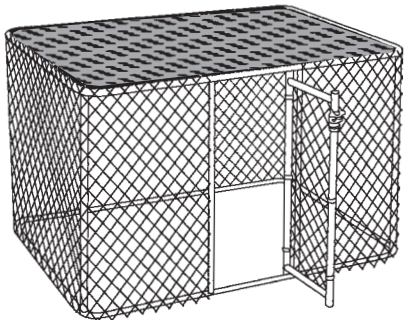

## The 30 Minute Kennel!<sup>™</sup>

K9644, K9664, K91066

K9644 6L x 4W x 4H' K9664 6L x 6W x 4H' K91066 10L x 6W x 6H'

Patented Design Features Rounded Corner Construction for Quick & Easy Set Up - Eliminating the Need for "Traditional" Hardware.

All Models Include Attractive Woven Polyethylene Sunscreen that Provides 80% Sunblock.

Model K9644 Provides Versatility of Positioning Door on Side or End.

End Door Installation Shown

Secure, Convenient, One-Hand Latch Operation Allows for Door to be Opened & Closed While Handling Pet.

Complete Kennel in Single Carton  
K9644  
UPS Shippable

- Unique Patented Design Provides **Quick & Easy** Set Up 30 Minutes / Pliers Only
- All Models **Include Sunscreen**
- Strong, Secure Rounded Corner Steel Frame Design Lighter in Weight Than Conventional Kennels
- Portable Easy to Reposition

### K9644

**Dimensions:** 6L x 4W x 4H'  
1.83L x 1.22W x 1.22H m  
**Door Opening:** 16W x 43.5H"  
40.64W x 110.49H cm  
**Mesh:** 2.25 x x 2.25" Chain-Link  
5.72 x 5.72 cm Chain-Link  
**Finish:** Galvanized Tube &  
Chain-Link Fabric  
**Material:** 1.25" / 3.18 cm Tube,  
12 Gauge Wire  
**Weight lbs.:** 76 lbs. / 34.47 kg  
**Packed:** 1 per carton  
**Includes:** 6 x 4' Sunscreen  
1.83 x 1.22 m Sunscreen  
**Can Be Shipped UPS**