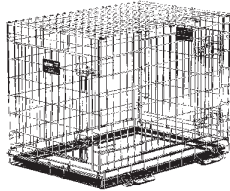

Easy-On / Easy-Off Removable Doors
No Tools Necessary

Select Triple Door Dog Crate

1324TD, 1330TD, 1336TD, 1342TD, 1348TD

All Include Triple Door Access (Front, Back & Side) / Adjustable Divider Panel

1324TD

Size: 24 L x 18 W x 19 H "
61 L x 46 W x 48 H cm
Mesh: 1 1/2 x 3 "
3.8 x 7.6 cm
Wire Gauge: 3, 6, 7, 8, 11
Weight: 18 lbs (20 w/ctn)
8.2 kg (9 w/ctn)

1330TD

Size: 30 L x 19 W x 21 H "
76 L x 48 W x 53 H cm
Mesh: 1 1/2 x 3 "
3.8 x 7.6 cm
Wire Gauge: 3, 6, 7, 9, 11
Weight: 24 lbs (26 w/ctn)
10.7 kg (11.7 w/ctn)