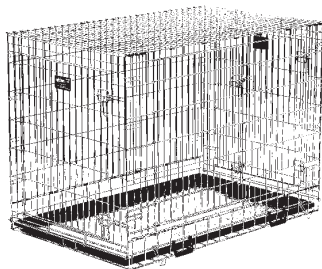

Size: 24 L x 18 W x 19 H "
61 L x 46 W x 48 H cm
Mesh: 1 1/2 x 3 "
3.8 x 7.6 cm
Wire Gauge: 3, 6, 7, 8, 11
Weight: 18 lbs (20 w/ctn)
8.2 kg (9 w/ctn)

1330TD

Size: 30 L x 19 W x 21 H "
76 L x 48 W x 53 H cm
Mesh: 1 1/2 x 3 "
3.8 x 7.6 cm
Wire Gauge: 3, 6, 7, 9, 11
Weight: 24 lbs (26 w/ctn)
10.7 kg (11.7 w/ctn)

1336TD

Size: 36 L x 23 W x 25 H "
91 L x 58 W x 64 H cm
Mesh: 1 1/2 x 4 "
3.8 x 10.2 cm
Wire Gauge: 3, 6, 7, 9, 11
Weight: 32 lbs (35 w/ctn)
15 kg (15.7 w/ctn)

1342TD

Size: 42 L x 28 W x 30 H "
107 L x 71 W x 76 H cm
Mesh: 1 1/2 x 4 "
3.8 x 10.2 cm
Wire Gauge: 3, 6, 7, 9, 11
Weight: 45 lbs (49 w/ctn)
21 kg (22.2 w/ctn)

1348TD

Size: 48 L x 30 W x 33 H "
122 L x 76 W x 84 H cm
Mesh: 1 1/2 x 5 "
3.8 x 12.7 cm
Wire Gauge: 3, 6, 7, 9, 11
Weight: 49 lbs (54 w/ctn)
22.2 kg (24.3 w/ctn)

Roller POP Display

545

Length: 35 3/4" 93.4 cm
Width: Display 25 1/2" 64.8 cm
w/Header Sign 36 3/8" 92.4 cm
Height (overall with header):
w/Shelf 78 3/4" 200 cm
w/o Shelf 61" 155 cm
Weight: 50 lbs 22.7 kg