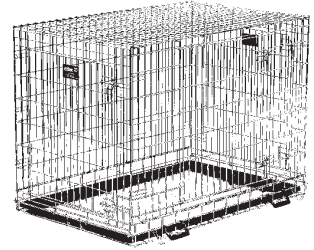

Size: 24 L x 18 W x 19 H "
61 L x 46 W x 48 H cm
Mesh: 1 1/2 x 3 "
3.8 x 7.6 cm
Wire Gauge: 3, 6, 7, 8, 11
Weight: 18 lbs (20 w/ctn)
8.2 kg (9 w/ctn)

1330TD

Size: 30 L x 19 W x 21 H "
76 L x 48 W x 53 H cm
Mesh: 1 1/2 x 3 "
3.8 x 7.6 cm
Wire Gauge: 3, 6, 7, 9, 11
Weight: 24 lbs (26 w/ctn)
10.7 kg (11.7 w/ctn)

1336TD

Size: 36 L x 23 W x 25 H "
91 L x 58 W x 64 H cm
Mesh: 1 1/2 x 4 "
3.8 x 10.2 cm
Wire Gauge: 3, 6, 7, 9, 11
Weight: 32 lbs (35 w/ctn)
15 kg (15.7 w/ctn)

1342TD

Size: 42 L x 28 W x 30 H "
107 L x 71 W x 76 H cm
Mesh: 1 1/2 x 4 "
3.8 x 10.2 cm
Wire Gauge: 3, 6, 7, 9, 11
Weight: 45 lbs (49 w/ctn)
21 kg (22.2 w/ctn)

1348TD

Size: 48 L x 30 W x 33 H "
122 L x 76 W x 84 H cm
Mesh: 1 1/2 x 5 "
3.8 x 12.7 cm
Wire Gauge: 3, 6, 7, 9, 11
Weight: 49 lbs (54 w/ctn)
22.2 kg (24.3 w/ctn)

Roller POP Display

545

Length: 35 3/4" 93.4 cm
Width: Display 25 1/2" 64.8 cm
w/Header Sign 36 3/8" 92.4 cm
Height (overall with header):
w/Shelf 78 3/4" 200 cm
w/o Shelf 61" 155 cm
Weight: 50 lbs 22.7 kg