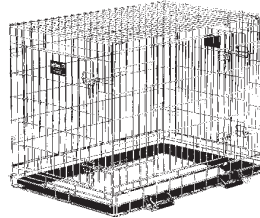

Easy-On / Easy-Off Removable Doors
No Tools Necessary

Select Triple Door Dog Crate

1324TD, 1330TD, 1336TD, 1342TD, 1348TD

All Include Triple Door Access (Front, Back & Side) / Adjustable Divider Panel

1324TD

Size: 24 L x 18 W x 19 H "
61 L x 46 W x 48 H cm
Mesh: 1 1/2 x 3 "
3.8 x 7.6 cm
Wire Gauge: 3, 6, 7, 8, 11
Weight: 18 lbs (20 w/ctn)
8.2 kg (9 w/ctn)

1330TD

Size: 30 L x 19 W x 21 H "
76 L x 48 W x 53 H cm
Mesh: 1 1/2 x 3 "
3.8 x 7.6 cm
Wire Gauge: 3, 6, 7, 9, 11
Weight: 24 lbs (26 w/ctn)
10.7 kg (11.7 w/ctn)