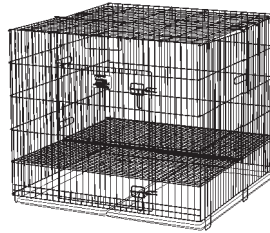

Model 224-05

Size: 24 L x 36 W x 30 H"

61 L x 91 W x 76 Hcm

Mesh: 1,125 x 6"

29 x 151 cm

Material: 7 & 11 gauge (pen)

3 & 11 gauge (floor grid)

Weight: 35 lbs (37 w/ctn)

16 kg (16.7 w/ctn)

Includes: (1) pan,

(1) 1/2" / 1.27 cm Spacing Floor Grid

0 27773 00579 7

Model 224-10

Size: 24 L x 36 W x 30 H"

61 L x 91 W x 76 Hcm

Mesh: 1,125 x 6"

29 x 151 cm

Material: 7 & 11 gauge (pen)

3 & 11 gauge (floor grid)

Weight: 34 lbs (37 w/ctn)

15 kg (16.7 w/ctn)

Includes: (1) pan,

(1) 1" / 2.54 cm Spacing Floor Grid

0 27773 00580 3

Model 236-05

Size: 36 L x 36 W x 30 H"

91 L x 91 W x 76 Hcm

Mesh: 1,125 x 6"

29 x 151 cm

Material: 7 & 11 gauge (pen)

3 & 11 gauge (floor grid)

Weight: 50 lbs (57 w/ctn)