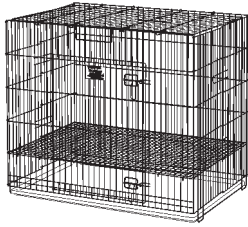

*Durable, Easy to Clean
1/2" / 1.27 cm Spaced Vinyl
Coated Floor Grid Protects &
Provides for Proper Hygiene*

*1" / 2.54 cm Spaced
Vinyl Coated Floor Grid*

Puppy Playpens

Packed 1 per Carton, UPS Shippable

Model 224-05

Size: 24 L x 36 W x 30 H"

61 L x 91 W x 76 Hcm

Mesh: 1,125 x 6"

29 x 151 cm

Material: 7 & 11 gauge (pen)

3 & 11 gauge (floor grid)

Weight: 35 lbs (37 w/ctn)

16 kg (16.7 w/ctn)

Includes: (1) pan,

(1) 1/2" / 1.27 cm Spacing Floor Grid

0 27773 00579 7

Model 224-10

Size: 24 L x 36 W x 30 H"

61 L x 91 W x 76 Hcm

Mesh: 1,125 x 6"

Model 236-05

Size: 36 L x 36 W x 30 H"

91 L x 91 W x 76 Hcm

Mesh: 1,125 x 6"

29 x 151 cm

Material: 7 & 11 gauge (pen)

3 & 11 gauge (floor grid)

Weight: 50 lbs (57 w/ctn)