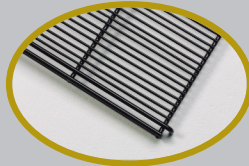

Puppy Playpens

224-05, 224-10, 236-05, 236-10, 248-05, 248-10

Model 236-05

*Designed Specifically with Breeders
& Show Enthusiasts in Mind*

*Provides Puppies Safe & Adjustable
Space of Their Own*

- Attractive, Long Lasting and Easy to Maintain Double-Nickel Chrome Plated Finish
- Top and Side Openings Provide Convenient Access
- Adjustable Floor Grid Keeps Dogs Elevated & Clean
- Folds Flat for Easy Transportation and Storage
- Safe and Secure Slide-Bolt Latches
- Tough, Easy to Clean Plastic Pans

*Durable, Easy to Clean
1/2" / 1.27 cm Spaced Vinyl
Coated Floor Grid Protects &
Provides for Proper Hygiene*

*1" / 2.54 cm Spaced
Vinyl Coated Floor Grid*

Puppy Playpens

Packed 1 per Carton, UPS Shippable

Model 224-05

Size: 24 L x 36 W x 30 H"

61 L x 91 W x 76 Hcm

Mesh: 1,125 x 6"

29 x 151 cm

Material: 7 & 11 gauge (pen)

3 & 11 gauge (floor grid)

Weight: 35 lbs (37 w/ctn)