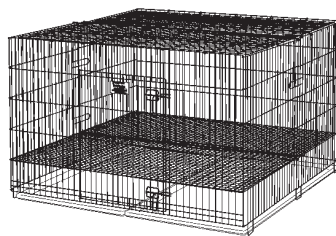

(1) "Pan Gap" Cover

0 27773 00582 7

Model 248-05

Size: 48 L x 48 W x 30 H"

122 L x 122 W x 76 Hcm

Mesh: 1,125 x 6"

29 x 151 cm

Material: 7 & 11 gauge (pen)

3 & 11 gauge (floor grid)

Weight: 75 lbs (84 w/ctn)

34 kg (38 w/ctn)

Includes: (2) pans,

(2) 1/2" / 1.27 cm Spacing Floor Grids,

(1) "Pan Gap" Cover

0 27773 00583 4

Model 248-10

Size: 48 L x 48 W x 30 H"

122 L x 122 W x 76 Hcm

Mesh: 1,125 x 6"

29 x 151 cm

Material: 7 & 11 gauge (pen)

3 & 11 gauge (floor grid)

Weight: 73 lbs (82 w/ctn)

33 kg (37 w/ctn)

Includes: (2) pans,

(2) 1" / 2.54 cm Spacing Floor Grids,

(1) "Pan Gap" Cover

0 27773 00584 1

Puppy Playpen Floor Grids:

Model 224-05F

Fits Models: 224-05, 224-10

Weight: 8 lbs (10 w/ctn)