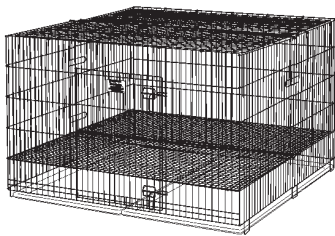

23 kg (26 w/ctn)

Includes: (2) pans,

(2) 1/2" / 1.27 cm Spacing Floor Grids,

(1) "Pan Gap" Cover

0 27773 00581 0

Model 236-10

Size: 36 L x 36 W x 30 H"

91 L x 91 W x 76 Hcm

Mesh: 1,125 x 6"

29 x 151 cm

Material: 7 & 11 gauge (pen)

3 & 11 gauge (floor grid)

Weight: 49 lbs (52 w/ctn)

22 kg (23.5 w/ctn)

Includes: (2) pans,

(2) 1" / 2.54 cm Spacing Floor Grids,

(1) "Pan Gap" Cover

0 27773 00582 7

Model 248-05

Size: 48 L x 48 W x 30 H"

122 L x 122 W x 76 Hcm

Mesh: 1,125 x 6"

29 x 151 cm

Material: 7 & 11 gauge (pen)

Size: 48 L x 48 W x 30 H"

122 L x 122 W x 76 Hcm

Mesh: 1,125 x 6"

29 x 151 cm

Material: 7 & 11 gauge (pen)

3 & 11 gauge (floor grid)

Weight: 73 lbs (82 w/ctn)

33 kg (37 w/ctn)