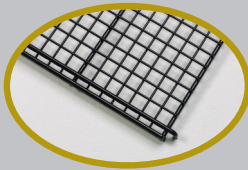

Puppy Playpens

224-05, 224-10, 236-05, 236-10, 248-05, 248-10

Model 236-05

*Designed Specifically with Breeders
& Show Enthusiasts in Mind*

*Provides Puppies Safe & Adjustable
Space of Their Own*

- Attractive, Long Lasting and Easy to Maintain Double-Nickel Chrome Plated Finish
- Top and Side Openings Provide Convenient Access
- Adjustable Floor Grid Keeps Dogs Elevated & Clean
- Folds Flat for Easy Transportation and Storage
- Safe and Secure Slide-Bolt Latches
- Tough, Easy to Clean Plastic Pans

*Durable, Easy to Clean
1/2" / 1.27 cm Spaced Vinyl
Coated Floor Grid Protects &
Provides for Proper Hygiene*

*1" / 2.54 cm Spaced
Vinyl Coated Floor Grid*

Puppy Playpens

Packed 1 per Carton, UPS Shippable

Model 224-05

Size: 24 L x 36 W x 30 H"

61 L x 91 W x 76 Hcm

Mesh: 1,125 x 6"

29 x 151 cm

Material: 7 & 11 gauge (pen)

3 & 11 gauge (floor grid)

Weight: 35 lbs (37 w/ctn)

29 x 151 cm

Material: 7 & 11 gauge (pen)

3 & 11 gauge (floor grid)

Weight: 34 lbs (37 w/ctn)

15 kg (16.7 w/ctn)

Includes: (1) pan,

(1) 1" / 2.54 cm Spacing Floor Grid

0 27773 00580 3