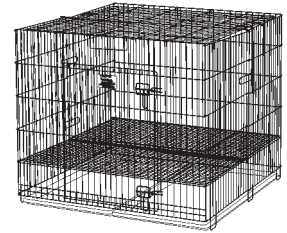

29 x 151 cm

Material: 7 & 11 gauge (pen)

3 & 11 gauge (floor grid)

Weight: 34 lbs (37 w/ctn)

15 kg (16.7 w/ctn)

Includes: (1) pan,

(1) 1" / 2.54 cm Spacing Floor Grid

0 27773 00580 3

Model 236-05

Size: 36 L x 36 W x 30 H"

91 L x 91 W x 76 Hcm

Mesh: 1,125 x 6"

29 x 151 cm

Material: 7 & 11 gauge (pen)

3 & 11 gauge (floor grid)

Weight: 50 lbs (57 w/ctn)

23 kg (26 w/ctn)

Includes: (2) pans,

(2) 1/2" / 1.27 cm Spacing Floor Grids,

(1) "Pan Gap" Cover

0 27773 00581 0

Model 236-10

Size: 36 L x 36 W x 30 H"

91 L x 91 W x 76 Hcm

Mesh: 1,125 x 6"

29 x 151 cm

Material: 7 & 11 gauge (pen)

3 & 11 gauge (floor grid)

Weight: 49 lbs (52 w/ctn)

22 kg (23.5 w/ctn)

Includes: (2) pans,

(2) 1" / 2.54 cm Spacing Floor Grids,