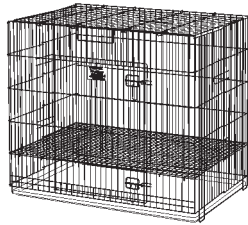

*Durable, Easy to Clean
1/2" / 1.27 cm Spaced Vinyl
Coated Floor Grid Protects &
Provides for Proper Hygiene*

*1" / 2.54 cm Spaced
Vinyl Coated Floor Grid*

Puppy Playpens

Packed 1 per Carton, UPS Shippable

Model 224-05

Size: 24 L x 36 W x 30 H"

61 L x 91 W x 76 Hcm

Mesh: 1,125 x 6"

29 x 151 cm

Material: 7 & 11 gauge (pen)

3 & 11 gauge (floor grid)

Weight: 35 lbs (37 w/ctn)

16 kg (16.7 w/ctn)

Includes: (1) pan,

(1) 1/2" / 1.27 cm Spacing Floor Grid

0 27773 00579 7

Model 224-10

Size: 24 L x 36 W x 30 H"

61 L x 91 W x 76 Hcm

Mesh: 1,125 x 6"

Model 236-05

Size: 36 L x 36 W x 30 H"

91 L x 91 W x 76 Hcm

Mesh: 1,125 x 6"

29 x 151 cm

Material: 7 & 11 gauge (pen)

3 & 11 gauge (floor grid)

Weight: 50 lbs (57 w/ctn)